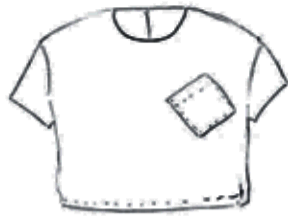

  
black leopard/pink leopard  
SS22/10  
**AYA SHIRT**  
9-12m/12-14y

  
black leopard/pink leopard  
SS22/11  
**WINGS TULL SHIRT**  
9-12m/12-14y

  
black/offwhite  
SS22/12  
**ASI SHIRT**  
18-24m/12-14y

  
orange/yellow  
SS22/13  
**ELISE SHIRT**  
18-24m/12-14y

  
black/offwhite/orange/yellow  
SS22/14  
**ROM SHIRT**  
18-24m/12-14y

  
black/offwhite  
SS22/15  
**LIO SHIRT**  
18-24m/12-14y

  
black leopard/pink leopard  
SS22/16  
**AYA SHORT**  
9/12m/12-14y