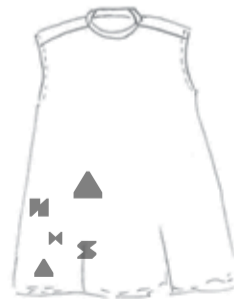

black/gray/pink/black leopard/pink leopard
SS22/31
T-SHIRT PRINT PLAY
9-12/12-14y

black/gray/pink/black leopard/pink leopard
SS22/32
T-SHIRT PRINT NASHA
9-12/12-14y

black/gray/pink
SS22/37
A DRESS-PRINT PLAY
18-24m/12-14y